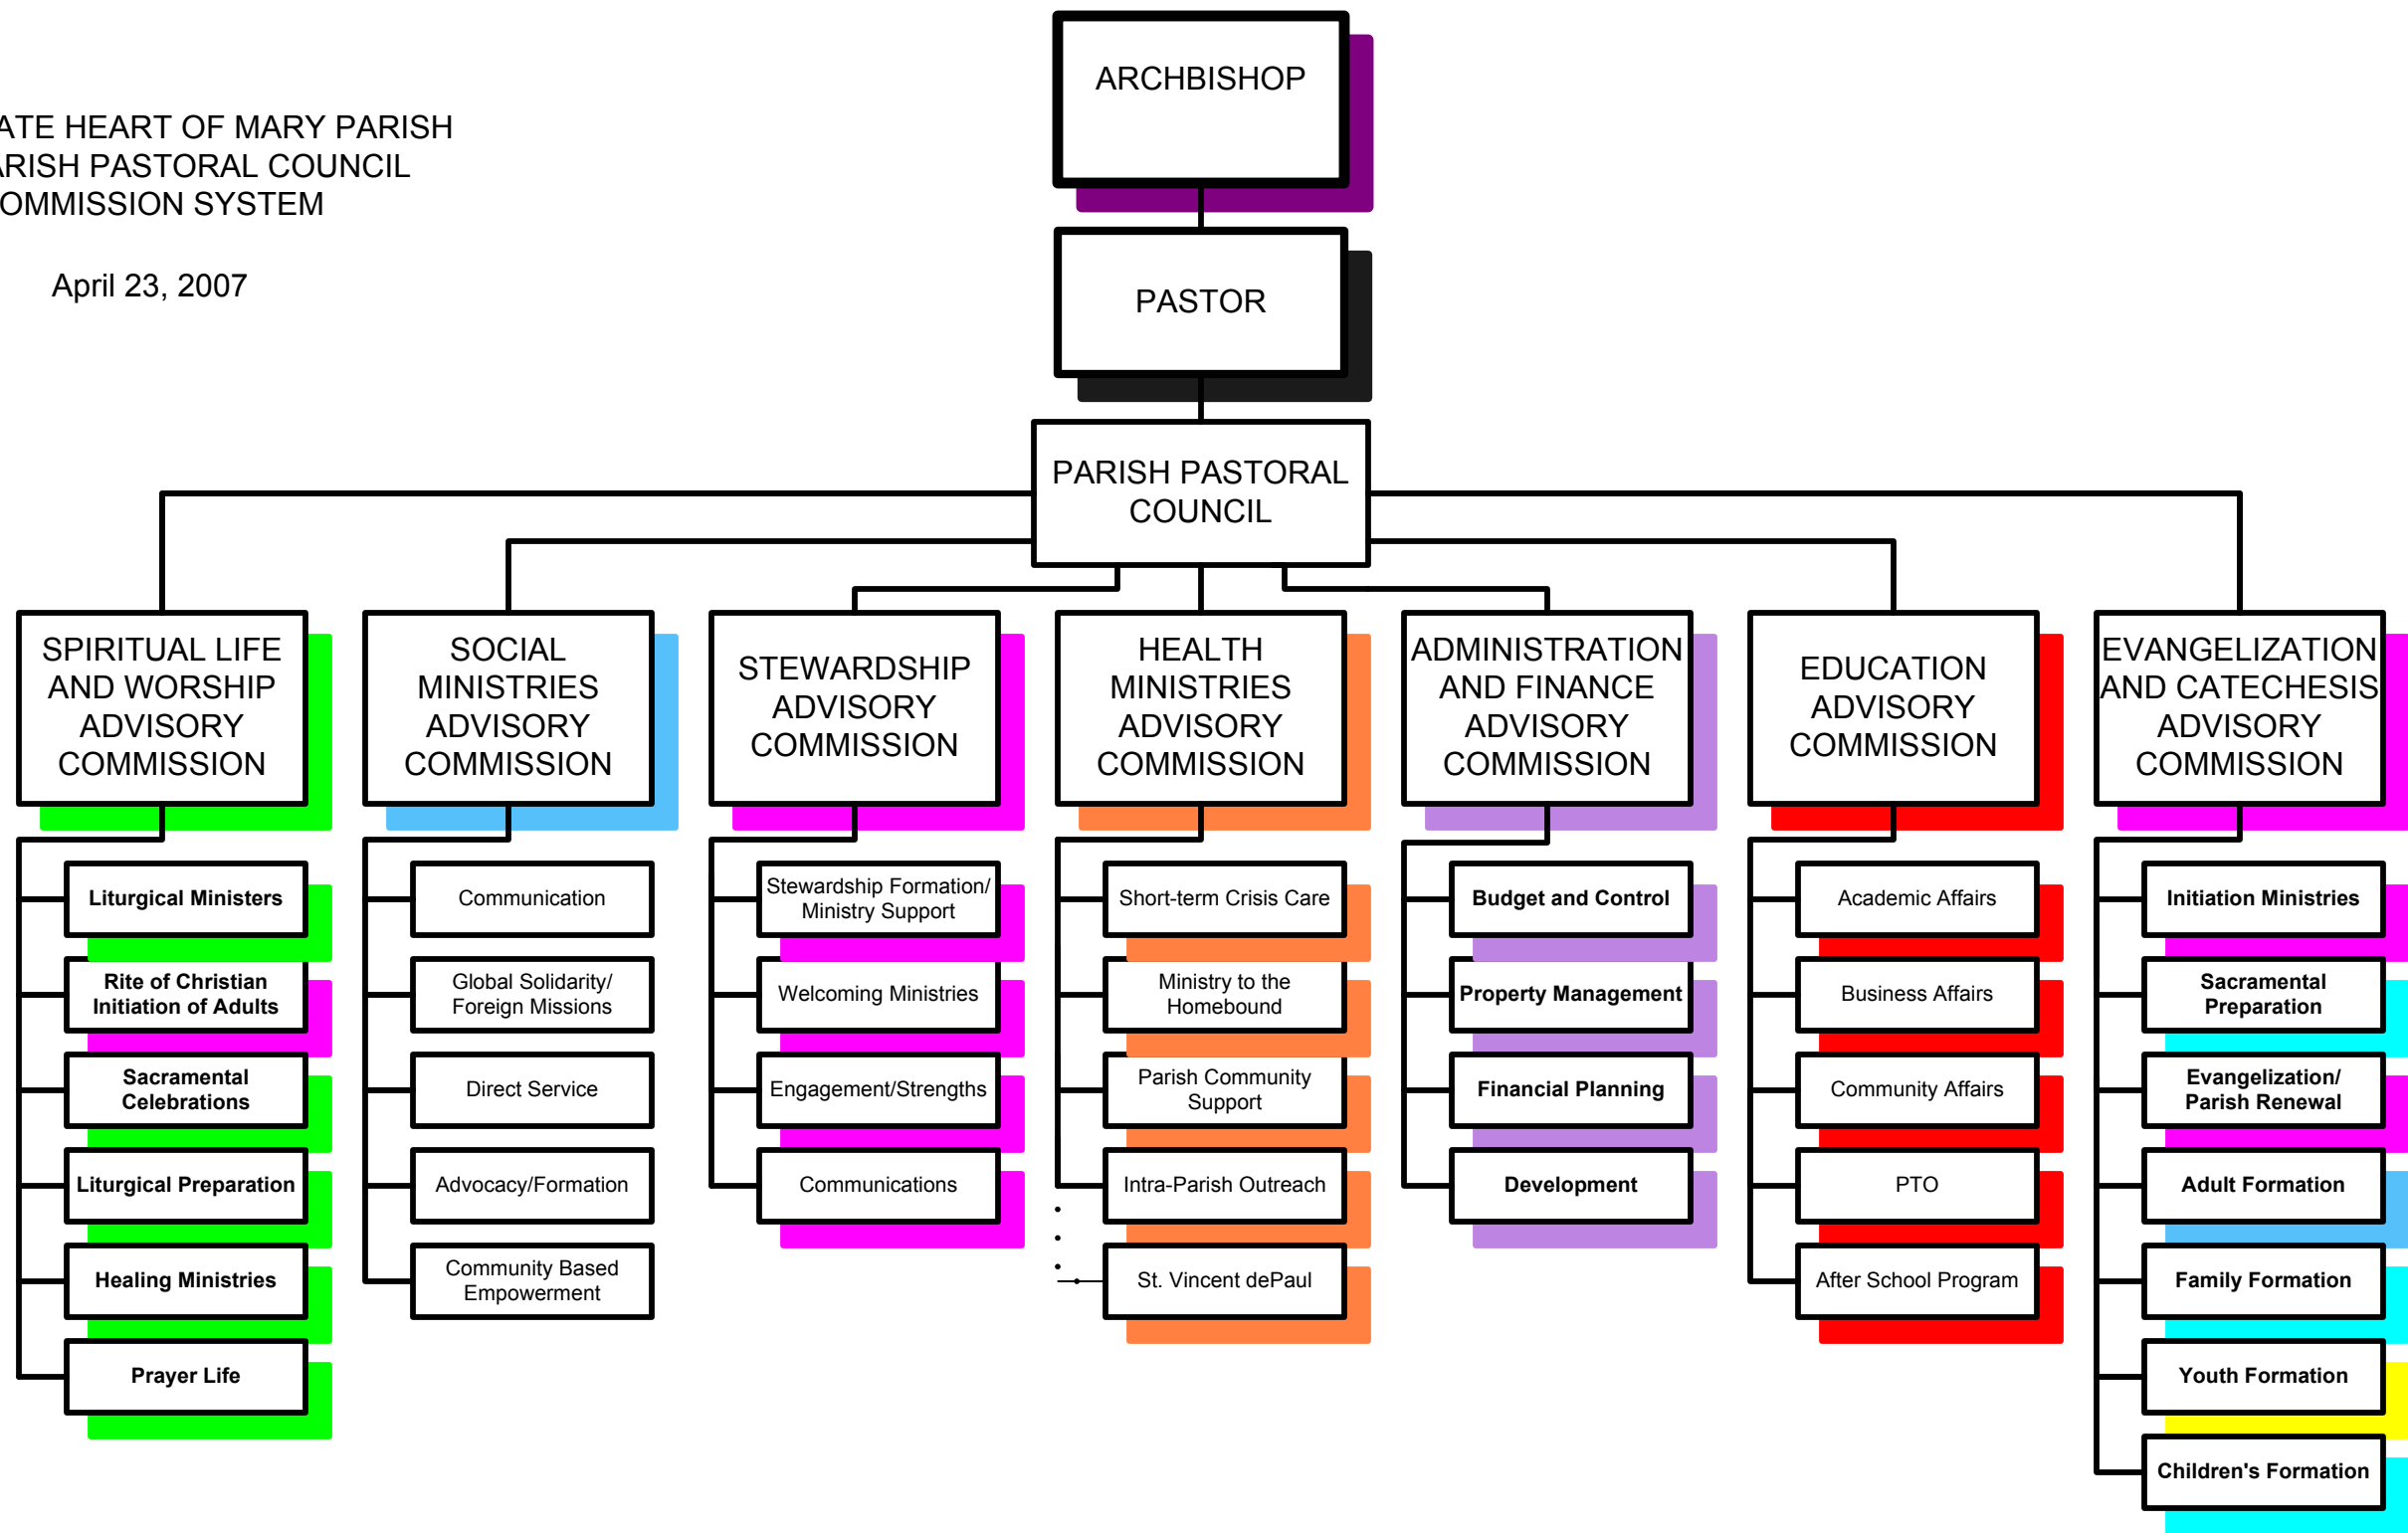

IMMACULATE HEART OF MARY PARISH
 THE PARISH PASTORAL COUNCIL
 COMMISSION SYSTEM

April 23, 2007

- | | |
|------------------------------|--------------------------------|
| Mary Hedger/
Nancy Goebel | Heidi Walsh/
Sandy Dunphy |
| David Auxier | Laurie Golobic/
Pat Carroll |
| Sr. Carole Temming | John Leyendecker |
| Leisa Anslinger | Debbie Birck |